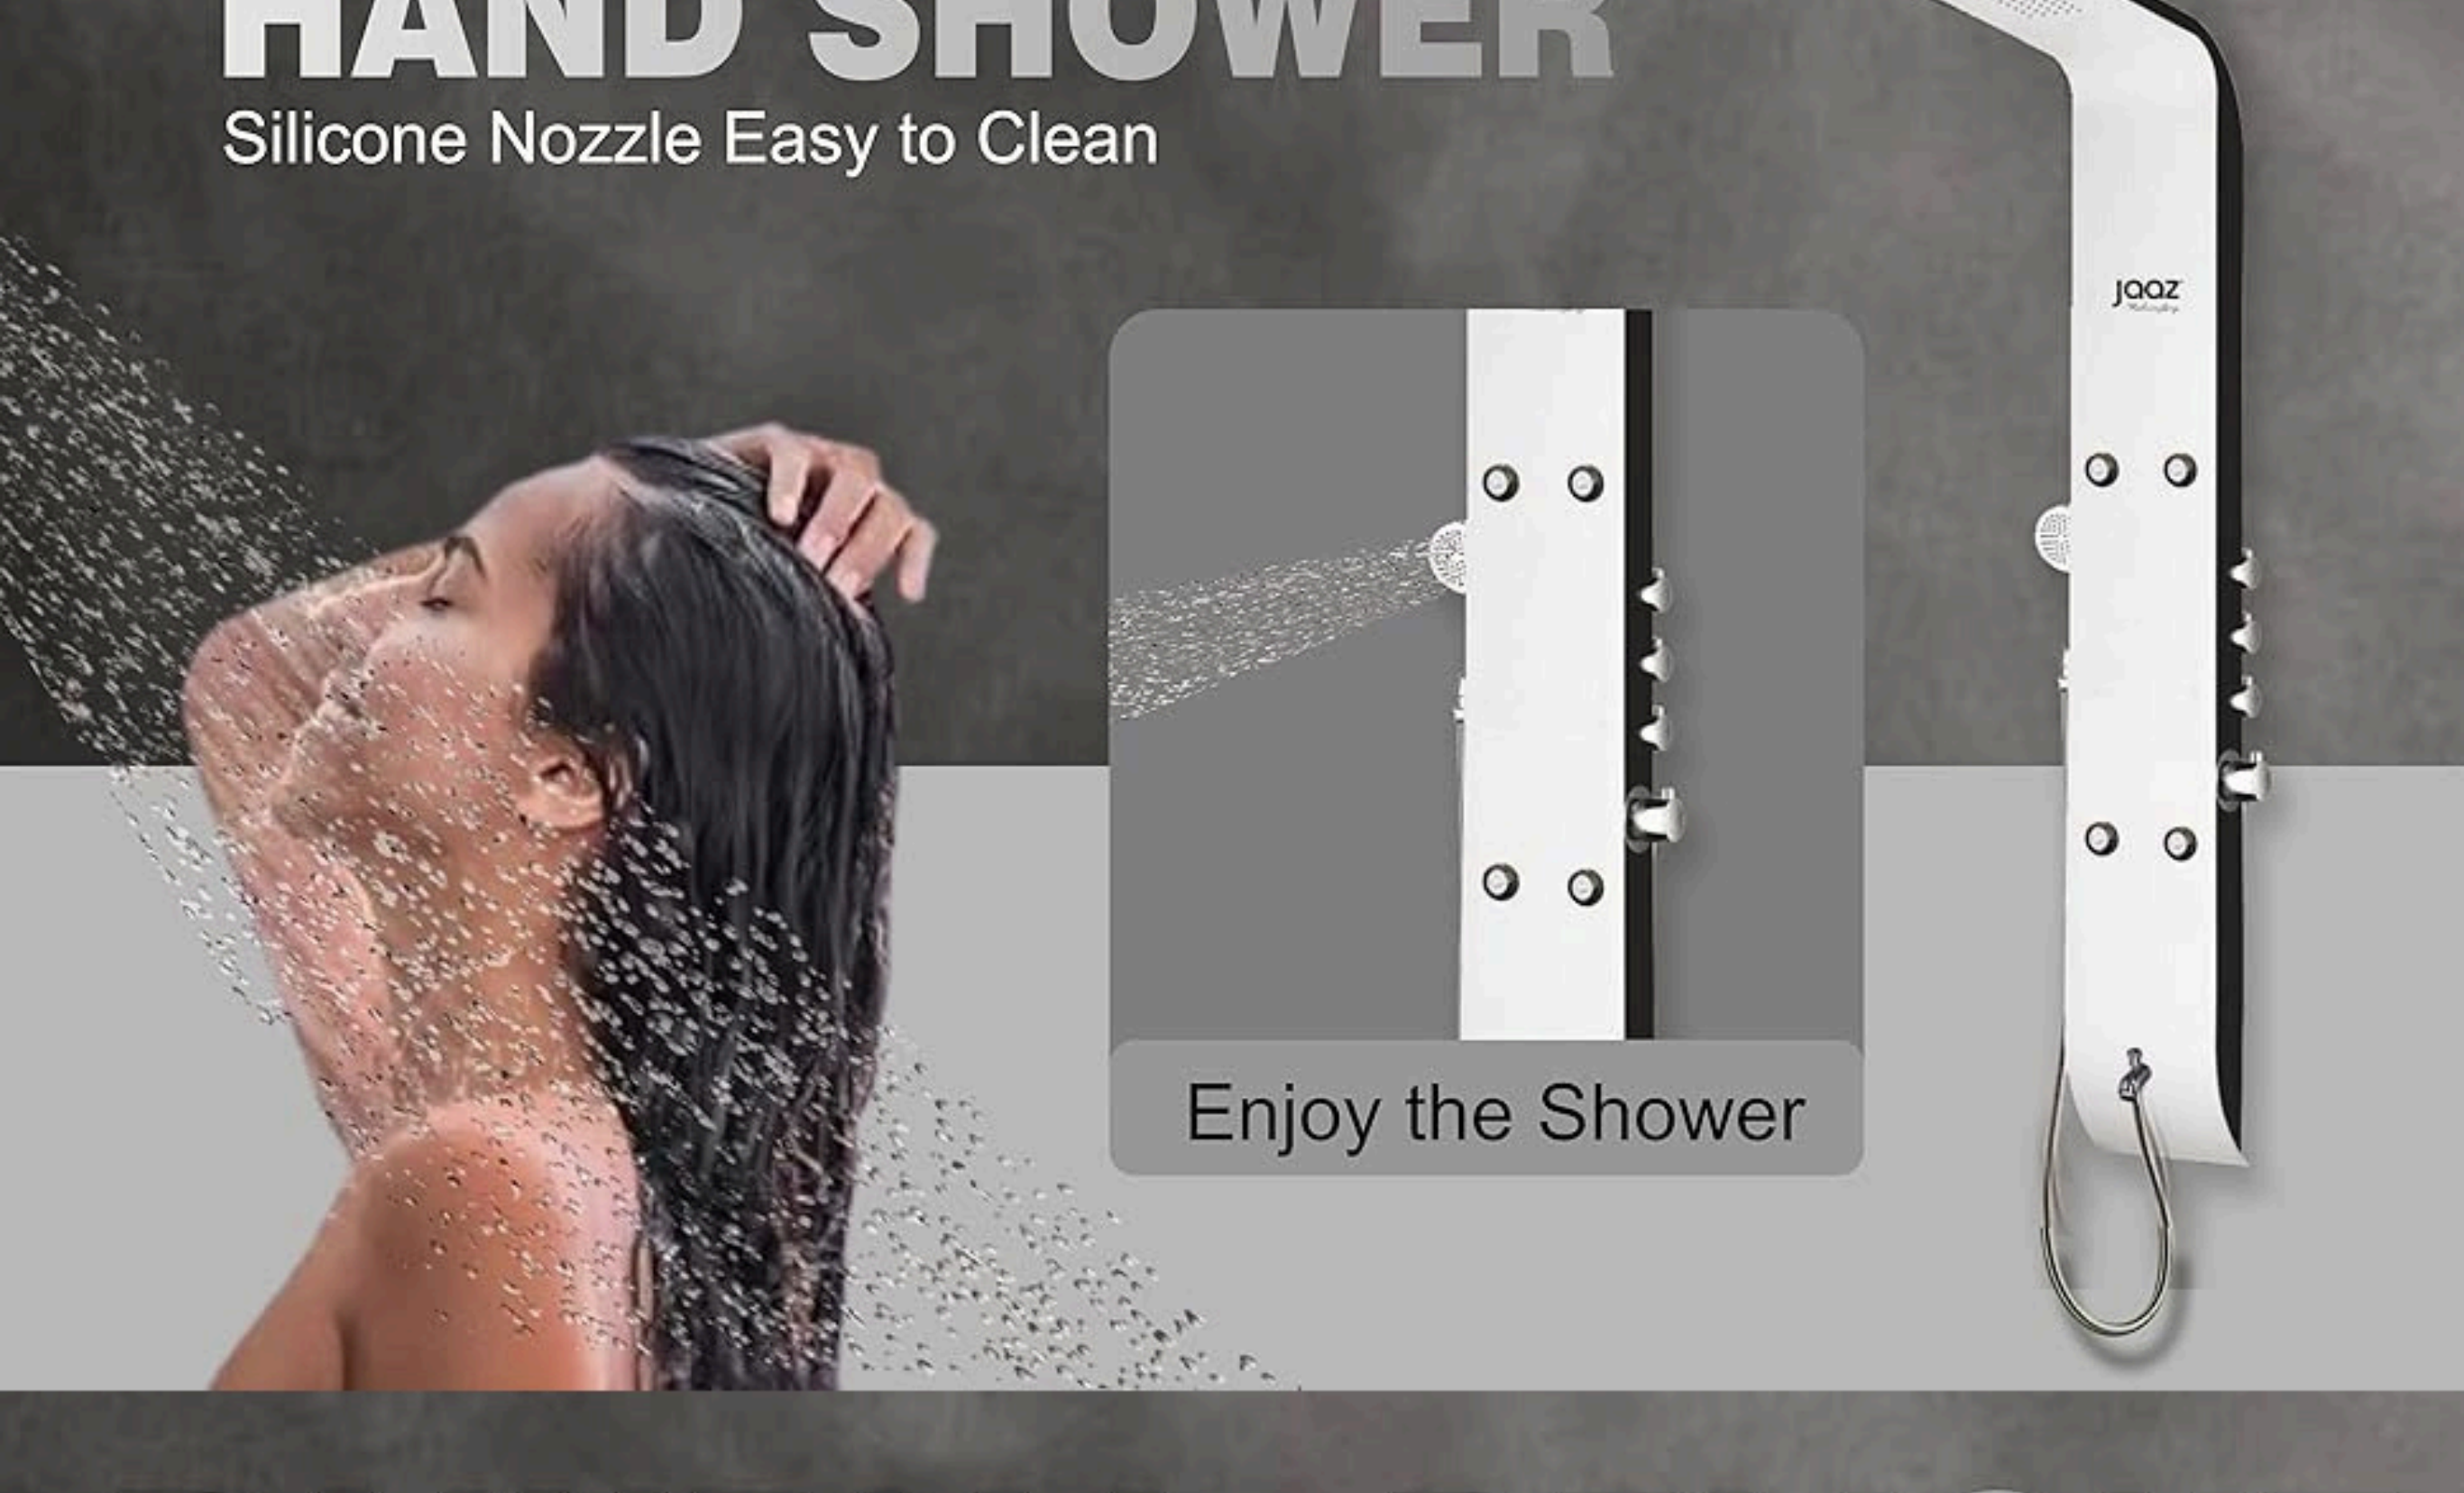

HAND SHOWER

Silicone Nozzle Easy to Clean