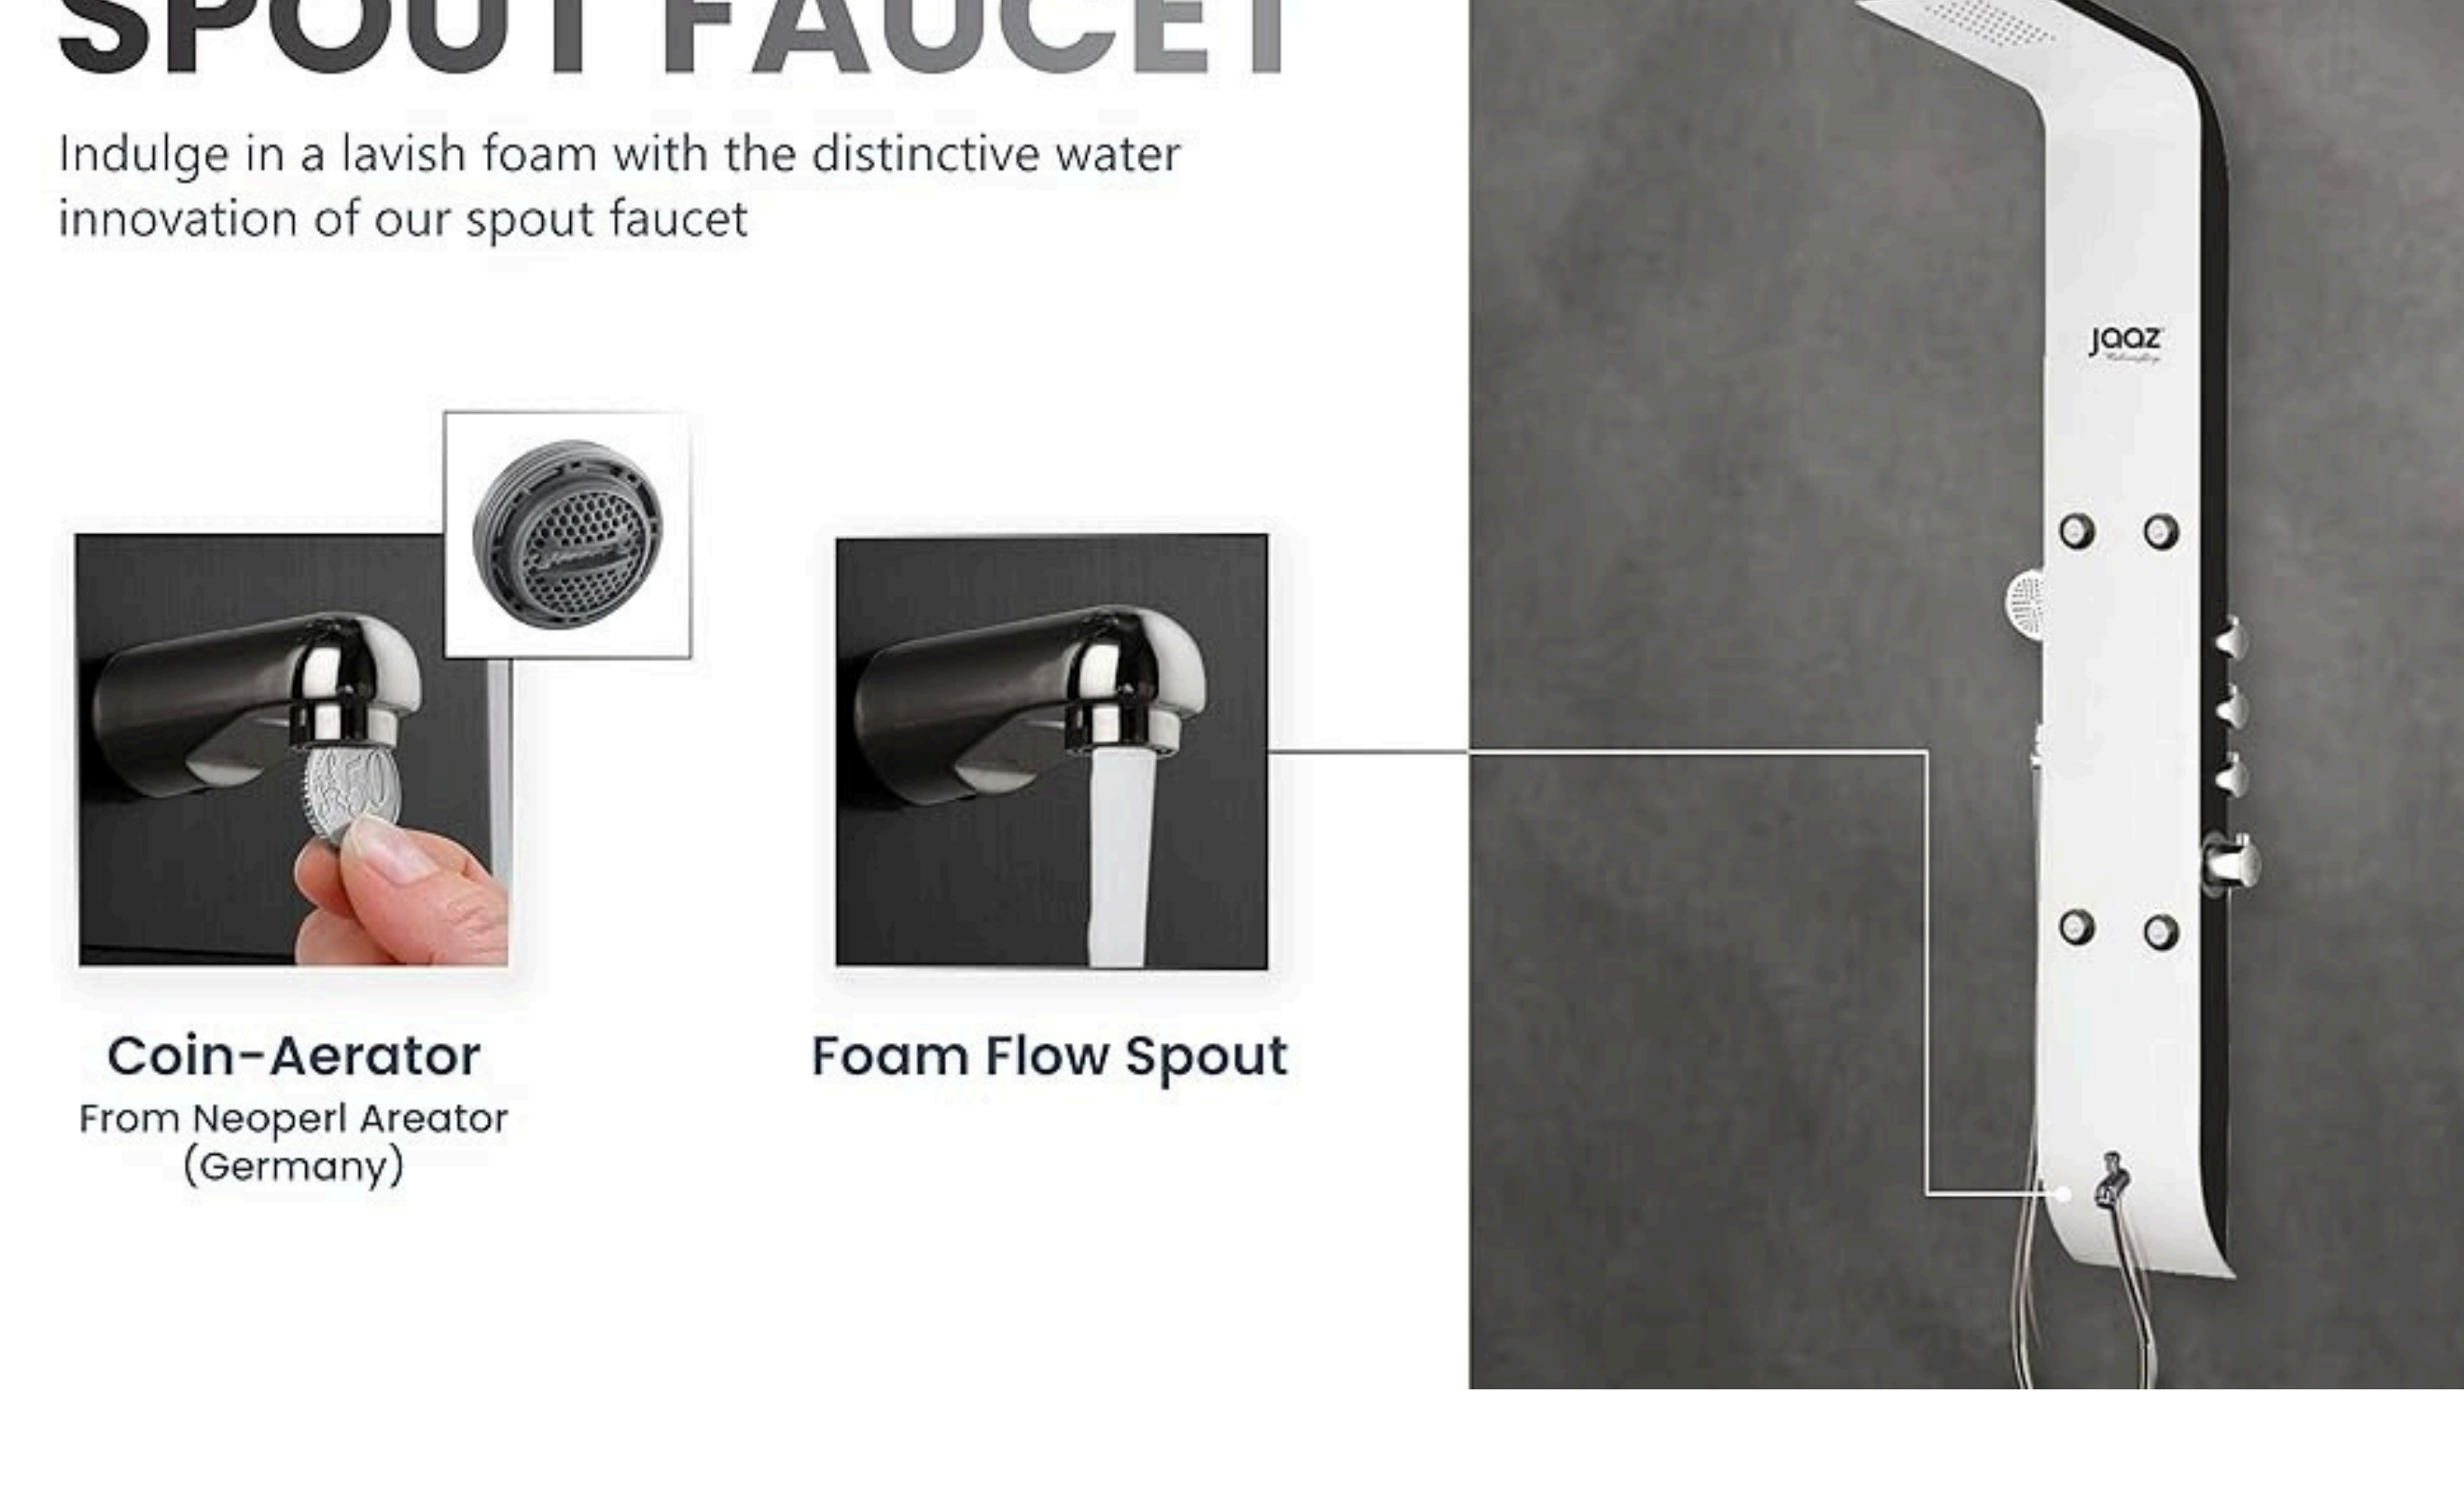

SPOUT FAUCET

Indulge in a lavish foam with the distinctive water innovation of our spout faucet

LIVA MULTIFUNCTION SHOWER PANEL

The Liva Multifunction Shower Panel is a sophisticated addition to any bathroom, offering a range of features designed for an enhanced and luxurious shower experience.

TECHNICAL DETAILS

- 1st Manufacturer of Shower Panel in India Since 2009 | Warranty: 3 Years
- Maintenance Free Coin Aerator for Spout of Neoperl (Germany). We use Vernet (France) for Thermostatic Mixer Cartridge & Sedal (Spain) for Diverter Cartridge.
- Five Shower Function : 1. Rain Shower (50 Nozzle) 2. Hand Shower (80 Nozzle) 3. Four Massage Jets (88 Nozzle) with 3 function (Spray, Massage and Mist) 5. Foam Flow Spout.
- Served at 750 + Location of India | 15000 + Happy Customer
- 0.5 HP pressure pump is required for best performance

CARE & CLEANING TIPS

- Cleaning: Use only water for cleaning the surface; avoid using any chemical cleaners.
- Water Caution: Avoid exposure to High TDS (Total Dissolve Solids) water. The TDS Level Recommended by WHO, however it should be less than 300 ppm (parts per million)

POLICY

- Installation Guide [Know More](#)
- Customer Support [Know More](#)
- Return Policy [Know More](#)
- Warranty [Know More](#)

HOW TO INSTALL LIVA

We recommend consulting professional help if you are unfamiliar with installing bathroom fixtures and/or plumbing. For these instructions, it is assumed that the water supply lines are in place behind the finished wall and are directly accessible for shower panel installation

FOLLOW US