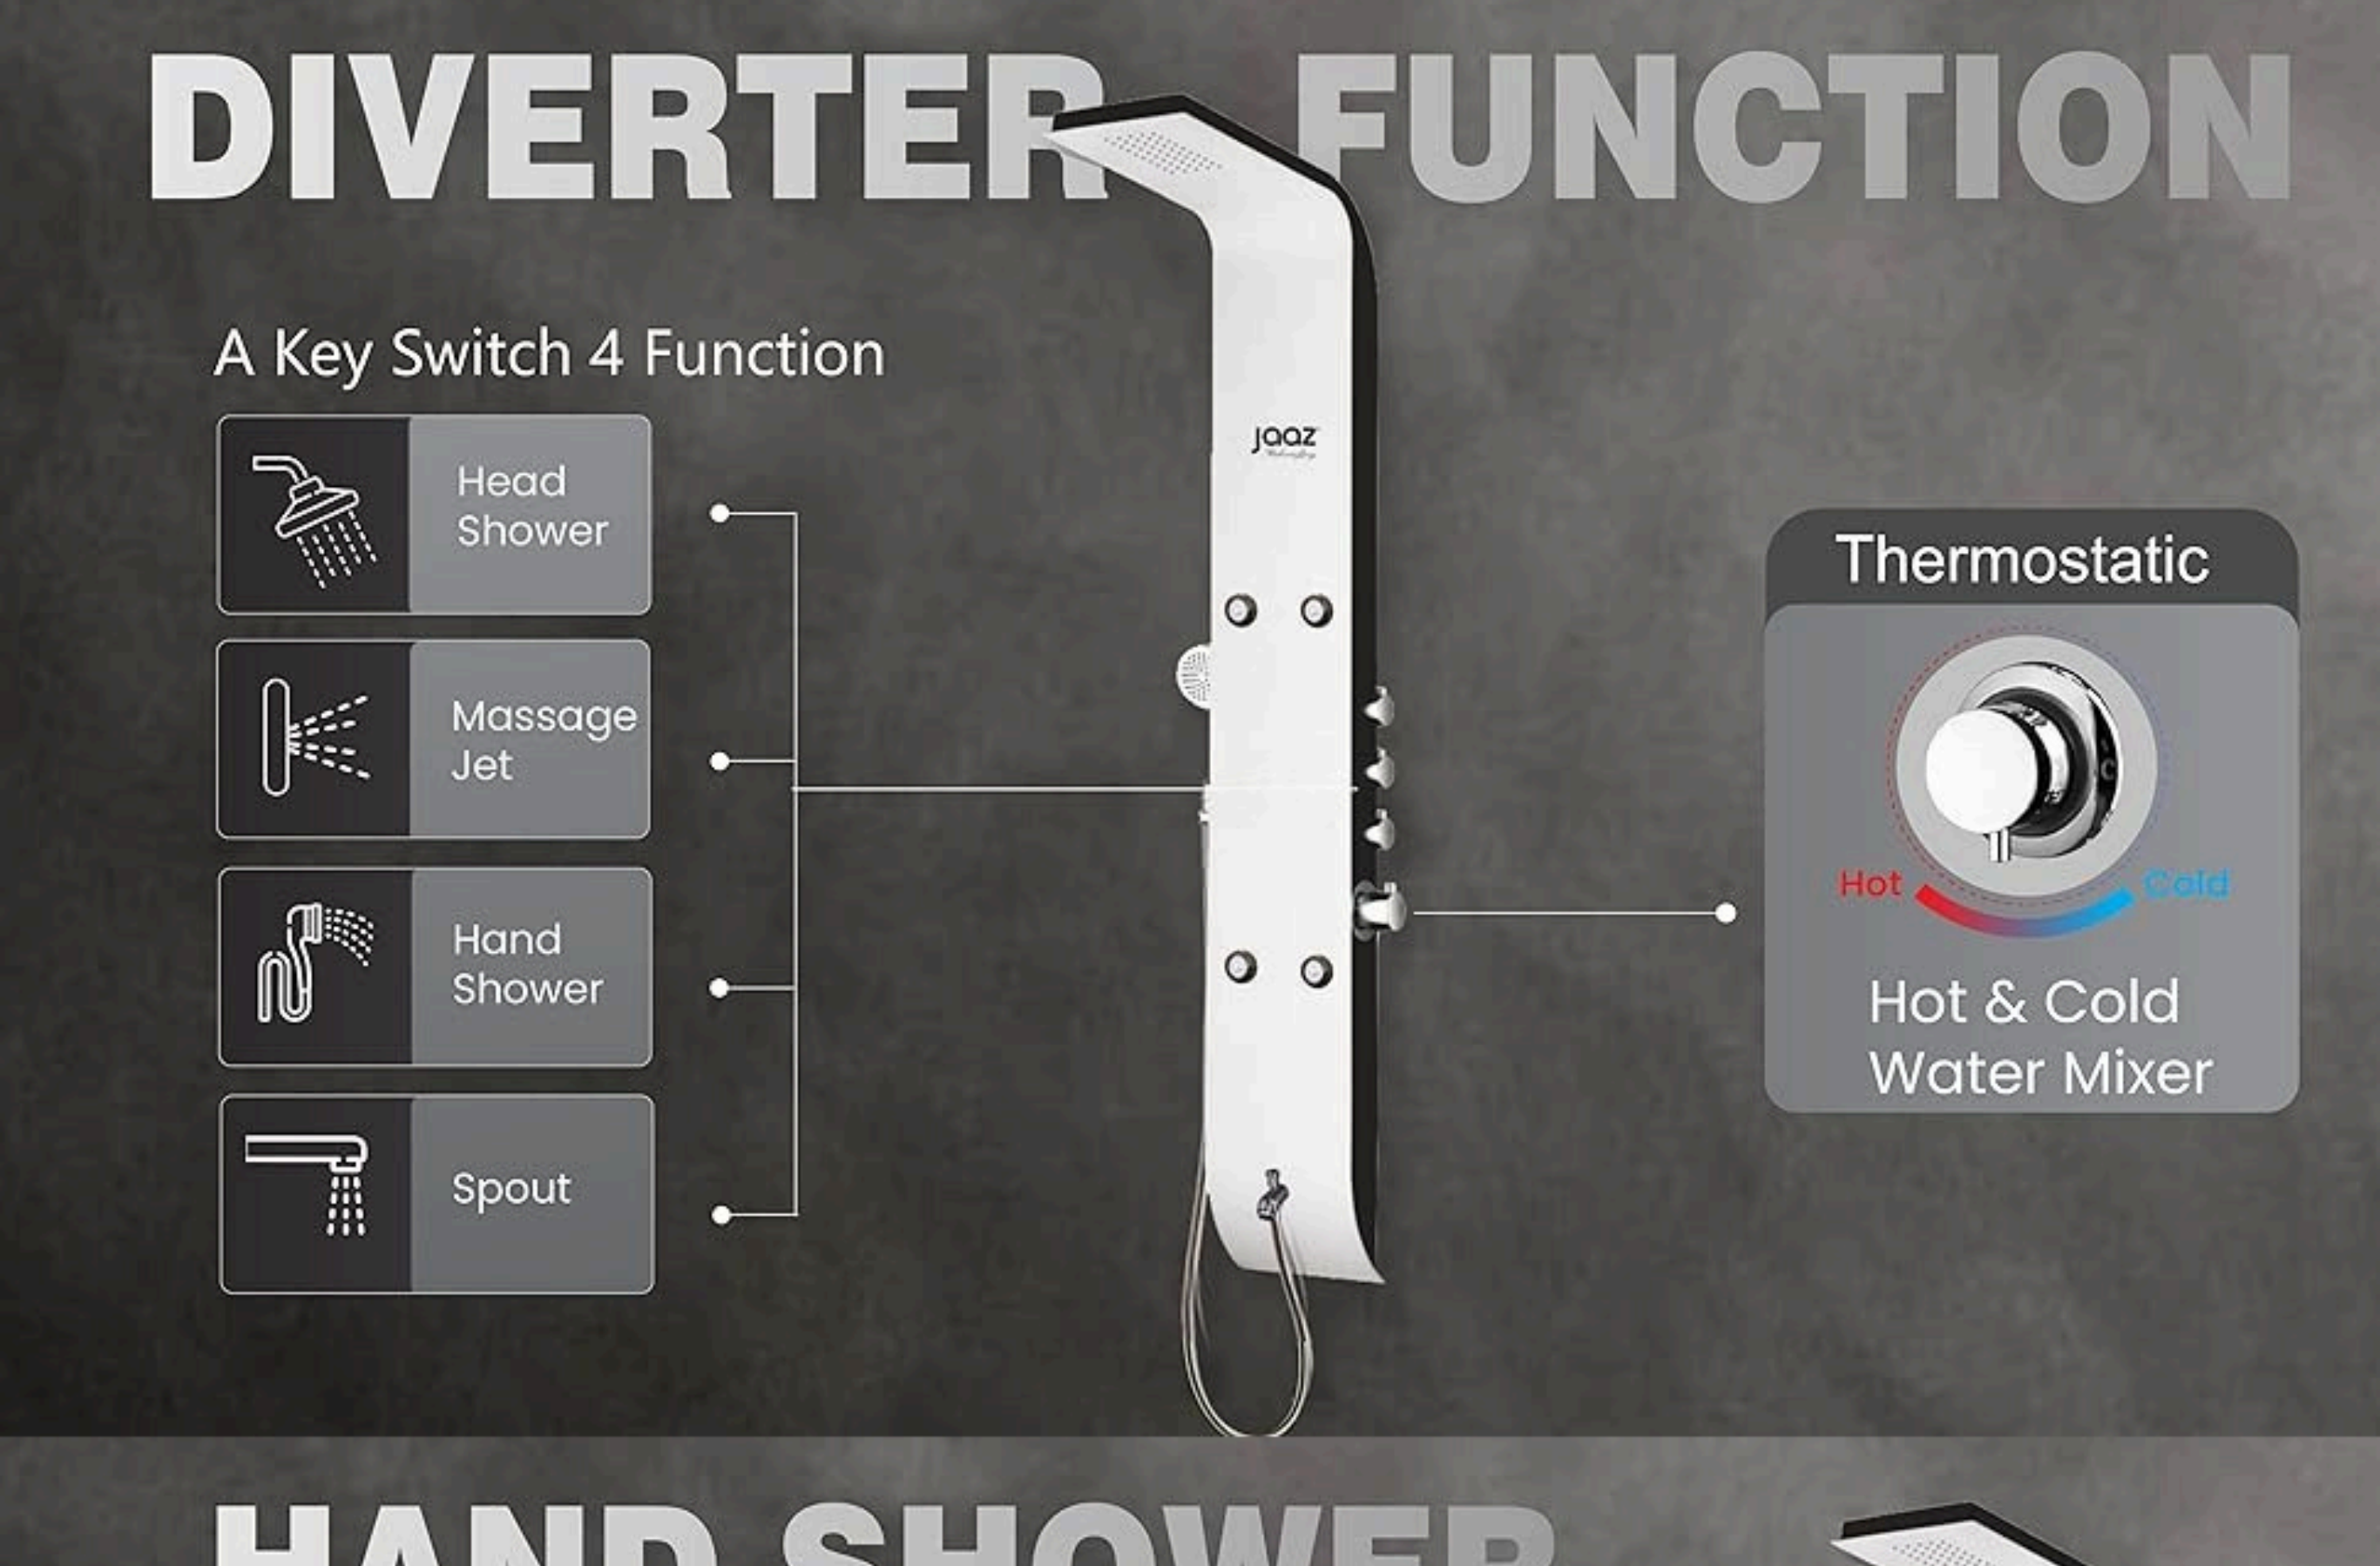

DIVERTER FUNCTION

A Key Switch 4 Function

- Head Shower
- Massage Jet
- Hand Shower
- Spout