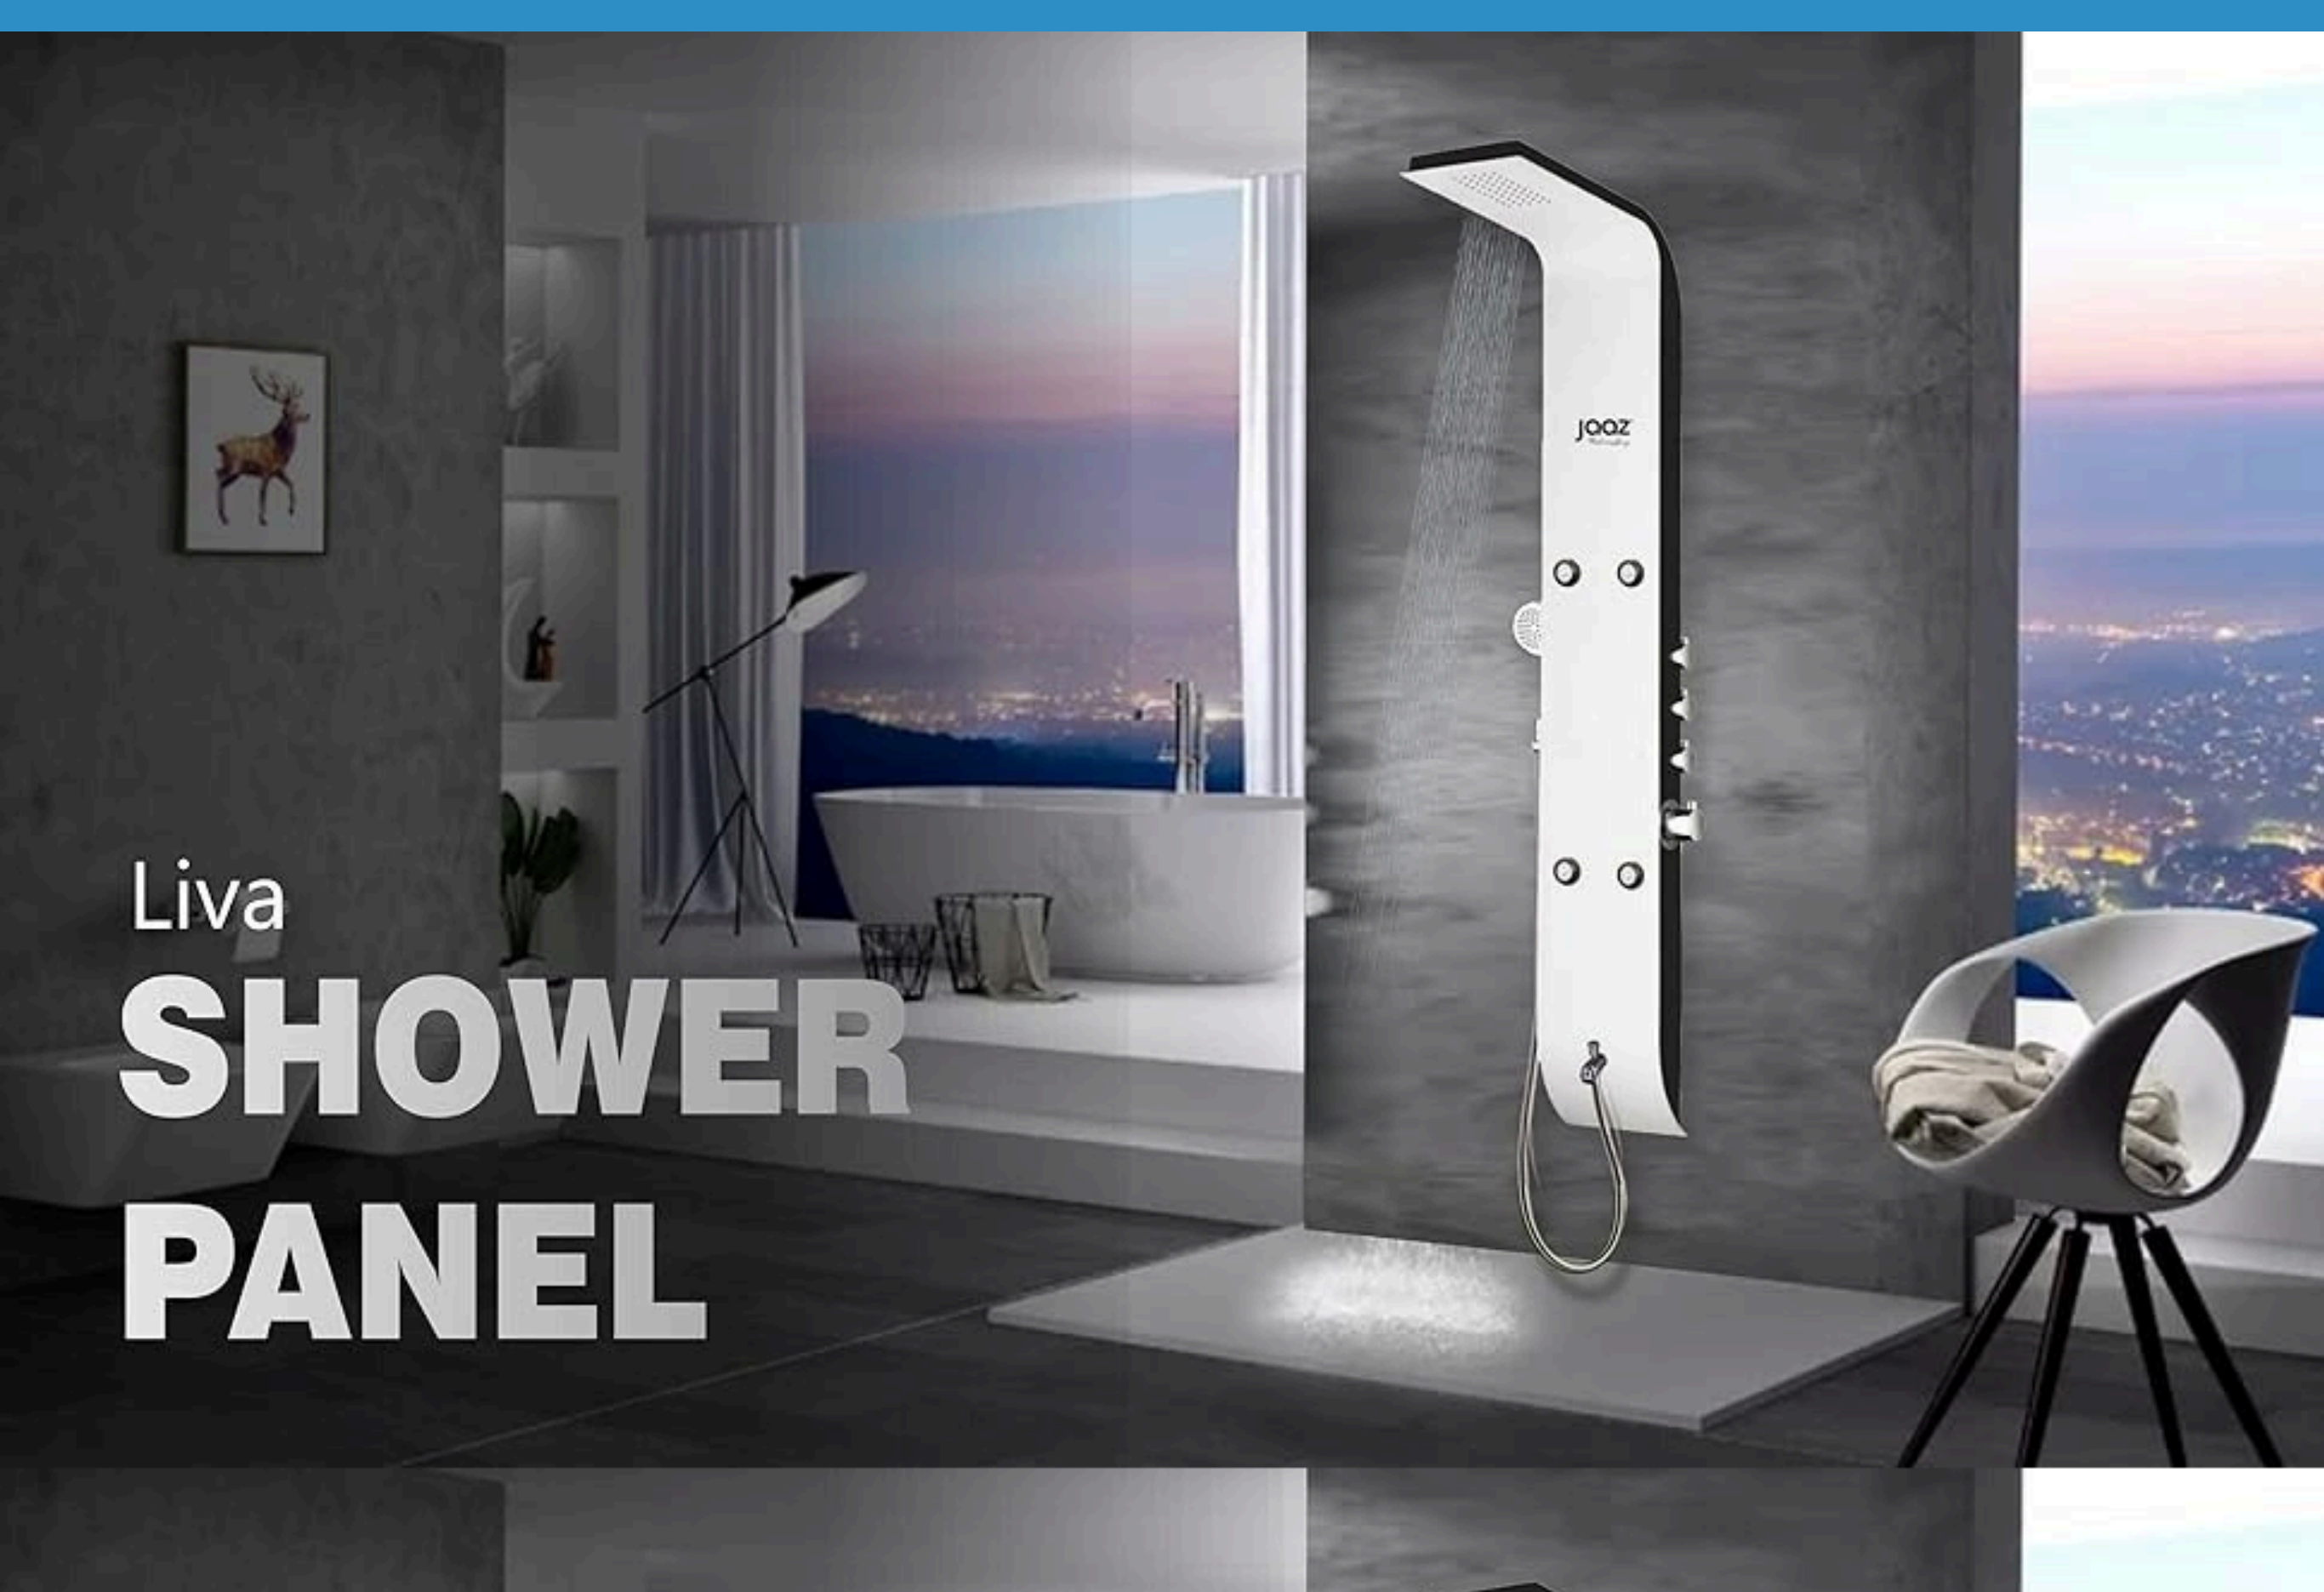

MRP: ₹ 36,950.00 (Incl. of all taxes)

Liva SHOWER PANEL